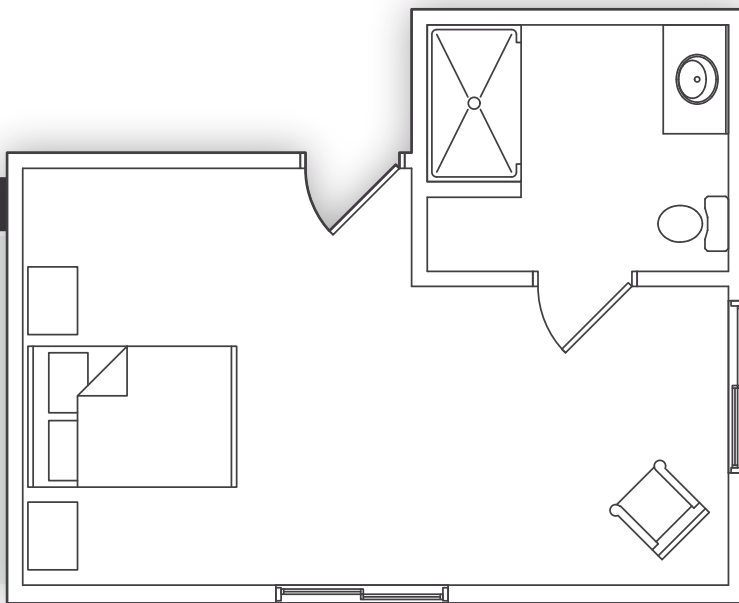

- Handicap accessible
- Ground level
- Windows facing East and South
- 1 queen bed
- Private shower and restroom
- AC/Heating wall unit
- 370 square feet
- Space for 2 single floor beds

Room 102 - Bethesda

- Ground level
- 1 queen bed
- Private shower and restroom
- AC/Heating wall unit
- Rocking chair
- 325 square feet
- Space for 2 single floor beds

ROOM LAYOUTS

This document is to assist you when planning sleeping arrangements for your stay at Seedtime Acres.

- Upper level
- 3 queen beds
- Sleeper sofa
- AC/Heating wall unit
- Connecting door to Room 202
- 307 square feet
- Minimal space for floor beds

Room 202 - The Bread

- Upper level
- Rocking Chair
- 2 queen beds
- AC/Heating wall unit
- Connecting door to Room 201
- Connecting door to Room 203
- 222 square feet
- Minimal space for floor beds

- Upper level
- 1 queen bed
- AC/Heating wall unit
- Connecting door to Room 202
- Two table and two chairs
- 146 square feet
- Minimal space for floor beds

Room 204 - The Well

- Upper level
- 1 queen bed
- AC/Heating wall unit
- Private shower and restroom
- 228 square feet
- Space for 1 floor bed