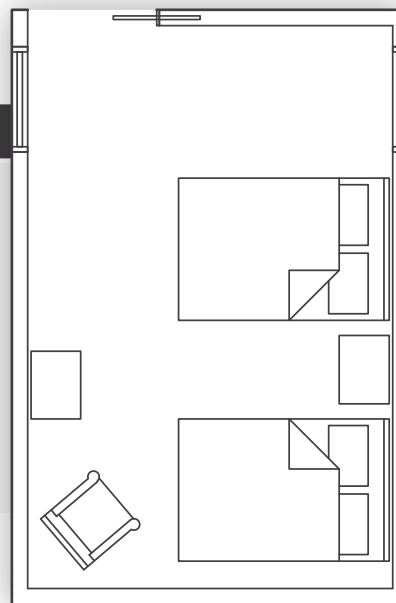

- Handicap accessible
- Ground level
- Windows facing East and South
- 1 queen bed
- Private shower and restroom
- AC/Heating wall unit
- 370 square feet
- Space for 2 single floor beds

Room 102 - Bethesda

Feel free to contact us at [937-336-9959](tel:937-336-9959) or info@seedtimeacres.com

Room 103 - Homeland

- Ground level
- 1 queen bed
- Private shower and restroom
- AC/Heating wall unit
- Rocking chair
- 325 square feet
- Space for 2 single floor beds

ROOM LAYOUTS

This document is to assist you when planning sleeping arrangements for your stay at Seedtime Acres.

Feel free to contact us at [937-336-9959](tel:937-336-9959) or info@seedtimeacres.com

Room 201 - The Sower

- Upper level
- 3 queen beds
- Sleeper sofa
- AC/Heating wall unit
- Connecting door to Room 202
- 307 square feet
- Minimal space for floor beds

Room 202 - The Bread

- Upper level
- Rocking Chair
- 2 queen beds
- AC/Heating wall unit
- Connecting door to Room 201
- Connecting door to Room 203
- 222 square feet
- Minimal space for floor beds