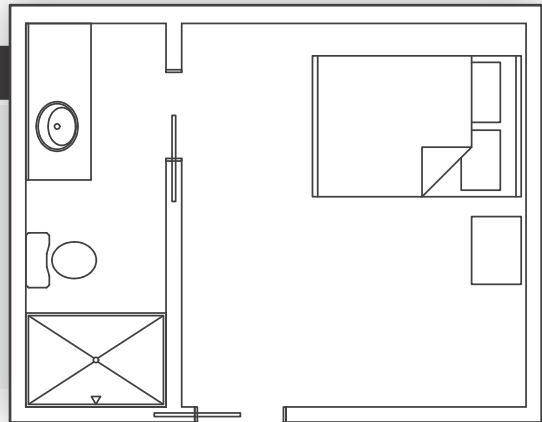

ROOM LAYOUTS

This document is to assist you when planning sleeping arrangements for your stay at Seedtime Acres.

Feel free to contact us at [937-336-9959](tel:937-336-9959) or info@seedtimeacres.com

Room 205 - The Sojourner

- Upper level
- 1 queen bed
- AC/Heating wall unit
- Private shower and restroom
- 187 square feet
- Minimal space for floor beds