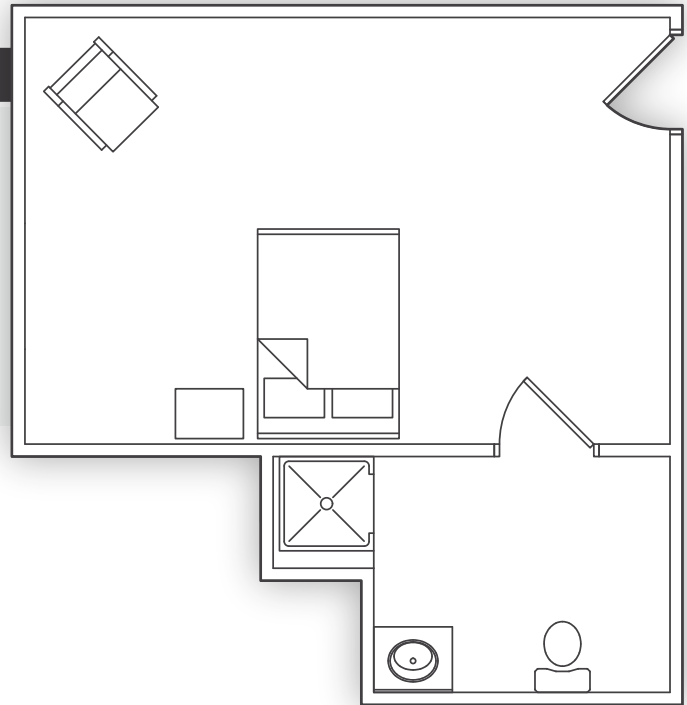

- Handicap accessible
- Ground level
- Windows facing East and South
- 1 queen bed
- Private shower and restroom
- AC/Heating wall unit
- 370 square feet
- Space for 2 single floor beds

Room 102 - Bethesda

- Ground level
- 1 queen bed
- Private shower and restroom
- AC/Heating wall unit
- Rocking chair
- 325 square feet
- Space for 2 single floor beds

ROOM LAYOUTS

This document is to assist you when planning sleeping arrangements for your stay at Seedtime Acres.

Feel free to contact us at [937-336-9959](tel:937-336-9959) or info@seedtimeacres.com

Room 103 - Homeland

- Ground level
- 1 queen bed
- Private shower and restroom
- AC/Heating wall unit
- Rocking chair
- 325 square feet
- Space for 2 single floor beds

- Upper level
- 3 queen beds
- Sleeper sofa
- AC/Heating wall unit
- Connecting door to Room 202
- 307 square feet
- Minimal space for floor beds

Room 202 - The Bread

- Upper level
- Rocking Chair
- 2 queen beds
- AC/Heating wall unit
- Connecting door to Room 201
- Connecting door to Room 203
- 222 square feet
- Minimal space for floor beds