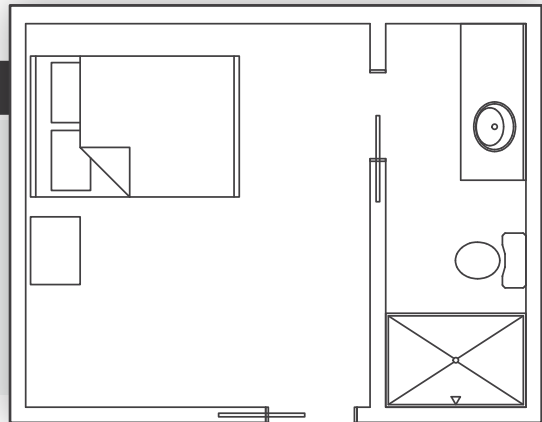

Room 206 - Scholar

- Upper level
- 1 queen bed
- AC/Heating wall unit
- Private shower and restroom
- 165 square feet
- Minimal space for floor beds