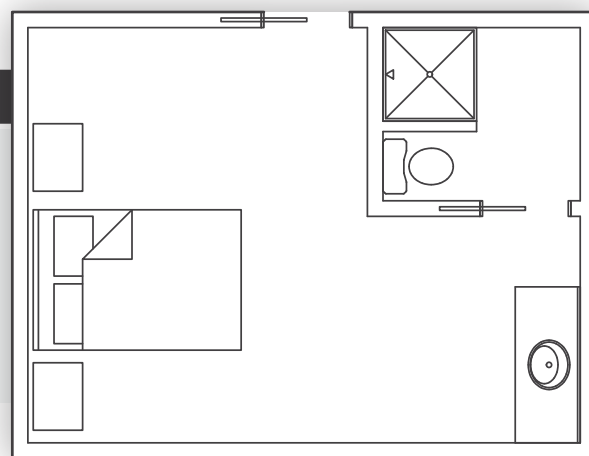

- Handicap accessible
- Ground level
- Windows facing East and South
- 1 queen bed
- Private shower and restroom
- AC/Heating wall unit
- 370 square feet
- Space for 2 single floor beds

Room 102 - Bethesda

- Upper level
- 3 queen beds
- Sleeper sofa
- AC/Heating wall unit
- Connecting door to Room 202
- 307 square feet
- Minimal space for floor beds

Room 202 - The Bread

- Upper level
- Rocking Chair
- 2 queen beds
- AC/Heating wall unit
- Connecting door to Room 201
- Connecting door to Room 203
- 222 square feet
- Minimal space for floor beds

ROOM LAYOUTS

This document is to assist you when planning sleeping arrangements for your stay at Seedtime Acres.

Feel free to contact us at [937-336-9959](tel:937-336-9959) or info@seedtimeacres.com

Room 203 - The Word

- Upper level
- 1 queen bed
- AC/Heating wall unit
- Connecting door to Room 202
- Two table and two chairs
- 146 square feet
- Minimal space for floor beds

Room 204 - The Well

- Upper level
- 1 queen bed
- AC/Heating wall unit
- Private shower and restroom
- 228 square feet
- Space for 1 floor bed