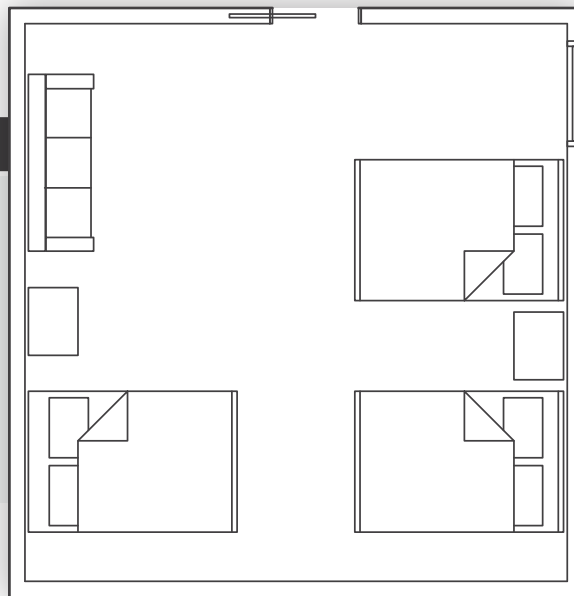

- Handicap accessible
- Ground level
- Windows facing East and South
- 1 queen bed
- Private shower and restroom
- AC/Heating wall unit
- 370 square feet
- Space for 2 single floor beds

Room 102 - Bethesda

- Ground level
- 1 queen bed
- Private shower and restroom
- AC/Heating wall unit
- Rocking chair
- 325 square feet
- Space for 2 single floor beds

ROOM LAYOUTS

This document is to assist you when planning sleeping arrangements for your stay at Seedtime Acres.

Feel free to contact us at [937-336-9959](tel:937-336-9959) or info@seedtimeacres.com

Room 103 - Homeland

- Ground level
- 1 queen bed
- Private shower and restroom
- AC/Heating wall unit
- Rocking chair
- 325 square feet
- Space for 2 single floor beds

- Upper level
- 3 queen beds
- Sleeper sofa
- AC/Heating wall unit
- Connecting door to Room 202
- 307 square feet
- Minimal space for floor beds

Room 202 - The Bread

- Upper level
- Rocking Chair
- 2 queen beds
- AC/Heating wall unit
- Connecting door to Room 201
- Connecting door to Room 203
- 222 square feet
- Minimal space for floor beds