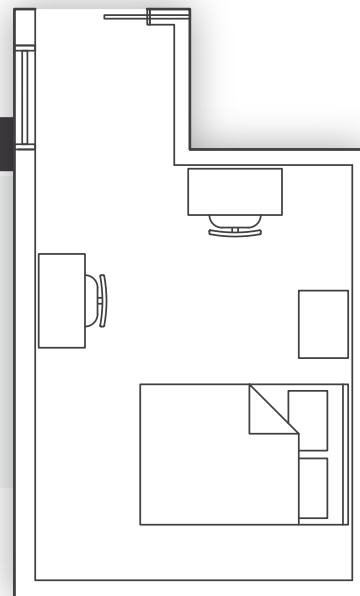

ROOM LAYOUTS

This document is to assist you when planning sleeping arrangements for your stay at Seedtime Acres.

Feel free to contact us at [937-336-9959](tel:937-336-9959) or info@seedtimeacres.com

Room 203 - The Word

- Upper level
- 1 queen bed
- AC/Heating wall unit
- Connecting door to Room 202
- Two table and two chairs
- 146 square feet
- Minimal space for floor beds