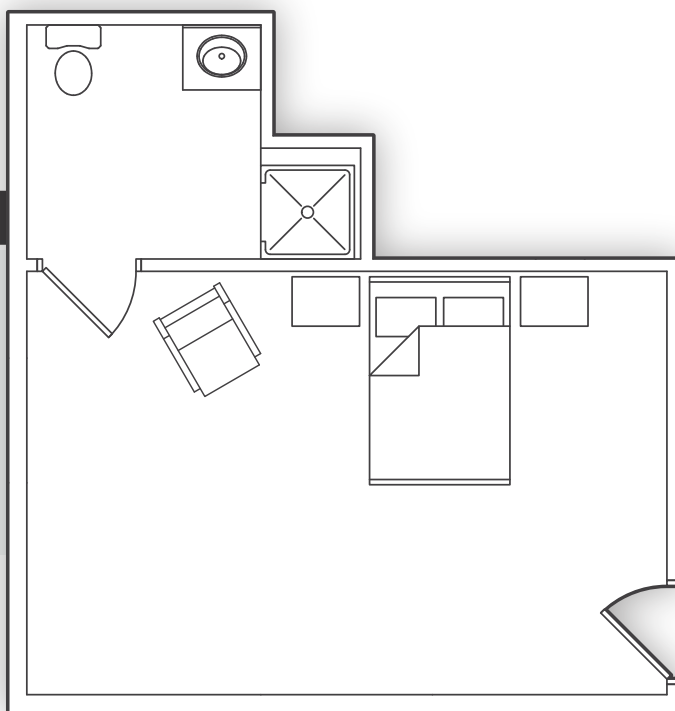

ROOM LAYOUTS

This document is to assist you when planning sleeping arrangements for your stay at Seedtime Acres.

Feel free to contact us at [937-336-9959](tel:937-336-9959) or info@seedtimeacres.com

Room 101 - Laborer

- Handicap accessible
- Ground level
- Windows facing East and South
- 1 queen bed
- Private shower and restroom
- AC/Heating wall unit
- 370 square feet
- Space for 2 single floor beds

Room 102 - Bethesda

- Ground level
- 1 queen bed
- Private shower and restroom
- AC/Heating wall unit
- Rocking chair
- 325 square feet
- Space for 2 single floor beds

ROOM LAYOUTS

This document is to assist you when planning sleeping arrangements for your stay at Seedtime Acres.